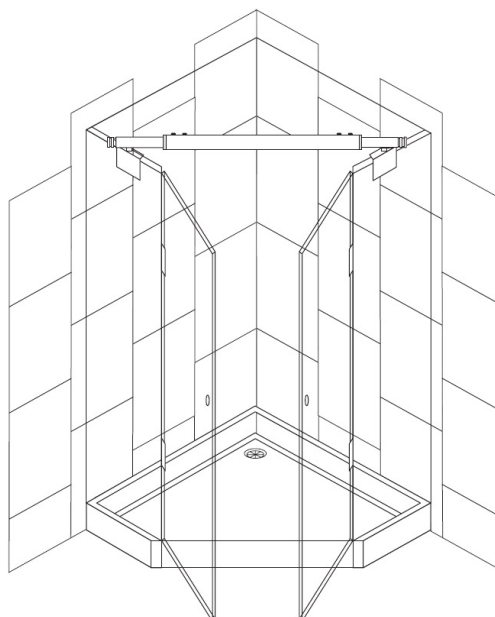

PRODUCT SHEET

Description:

Shower Support Bar, Glass/Glass, Adjustable 750-1050mm, Alu- Look

Item number:

15.24.022-0

Units	Box	Carton	HS Code	Barcode
Pcs.			8302419000	
				5704866060622

SISO A/S

Mileparken 11
DK-2740 Skovlunde
Denmark
VAT: DK 24786013