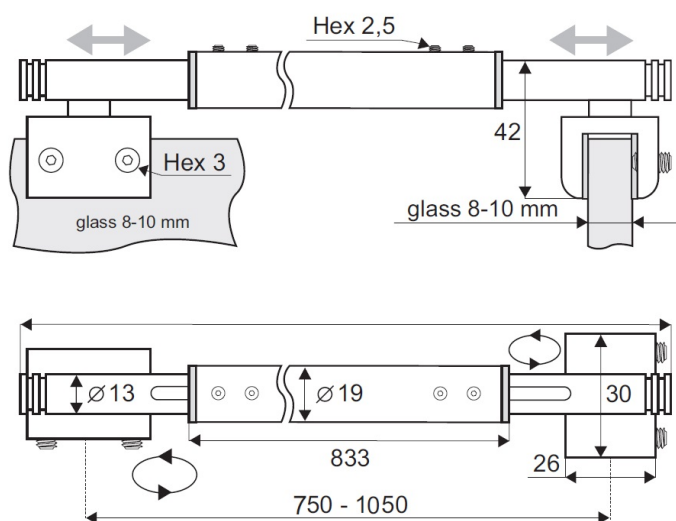

PRODUCT SHEET

Description:

Shower Support Bar, Glass/Glass, Adjustable 750-1050mm, Alu- Look

Item number:

15.24.022-0

Units	Box	Carton	HS Code	Barcode
Pcs.			8302419000	
				5704866060622

SISO A/S

Mileparken 11
DK-2740 Skovlunde
Denmark
VAT: DK 24786013